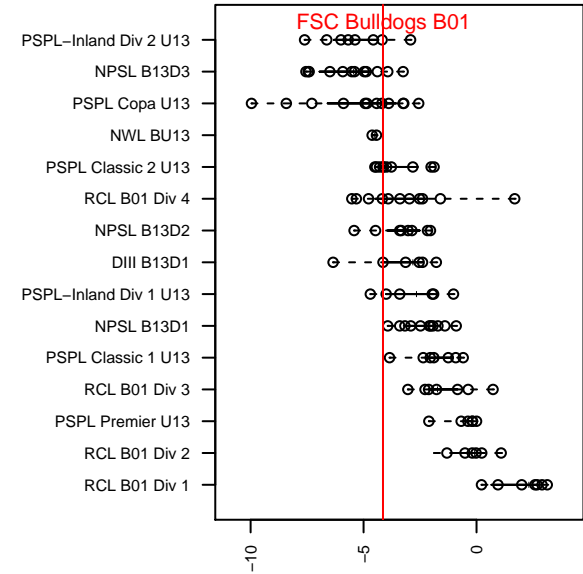

FSC Bulldogs B01

Fircrest SC
Fircrest, WA
B01 total strength=686
attack=0.89 defense=0.51
fall league = DIII B13D1

alt names used:
FSC Bulldogs

Venues played:
2014 DIII B13D1

**attack and defense variance (black dot)
relative to other teams
and top 10 in region**

**attack and defense rating
relative to others at age
and all opponents in last 13 months**

Performance relative to 13 month average

Performance relative to 13 month average

date	home		away		venue	pred.home	pred.away
2014-11-22	Nortac Cruz Azul B01	5	FSC Bulldogs B01	2	2014 DIII B13D1	4.19	1.38
2014-11-08	FSC Bulldogs B01	2	Kent United Black B01	0	2014 DIII B13D1	3.16	0.68
2014-11-01	South Tacoma United Garcia B01	1	FSC Bulldogs B01	2	2014 DIII B13D1	3.44	1.03
2014-10-18	FSC Bulldogs B01	2	Nortac Cruz Azul B01	5	2014 DIII B13D1	1.38	4.19
2014-10-11	FSC Bulldogs B01	2	South Tacoma United Blanco B01	4	2014 DIII B13D1	0.87	4.43
2014-10-04	Kent United Black B01	1	FSC Bulldogs B01	2	2014 DIII B13D1	0.68	3.16
2014-09-27	FSC Bulldogs B01	0	South Tacoma United Garcia B01	3	2014 DIII B13D1	1.03	3.44
2014-09-20	FSC Bulldogs B01	1	FWFC Thunder Bolts B01	3	2014 DIII B13D1	1.50	2.98
2014-09-06	FWFC Thunder Bolts B01	5	FSC Bulldogs B01	2	2014 DIII B13D1	2.98	1.50