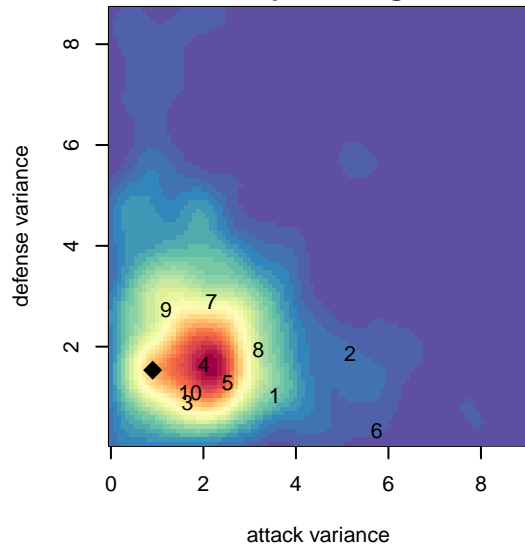

FSC Bulldogs B01

Fircrest SC
Fircrest, WA
B01 total strength=686
attack=0.89 defense=0.51
fall league = DIII B13D1

alt names used:
FSC Bulldogs

Venues played:
2014 DIII B13D1

**attack and defense variance (black dot)
relative to other teams
and top 10 in region**

**attack and defense rating
relative to others at age
and all opponents in last 13 months**

Performance relative to 13 month average

Performance relative to 13 month average

date	home		away		venue	pred.home	pred.away
2014-11-22	Nortac Cruz Azul B01	5	FSC Bulldogs B01	2	2014 DIII B13D1	4.19	1.38
2014-11-08	FSC Bulldogs B01	2	Kent United Black B01	0	2014 DIII B13D1	3.16	0.68
2014-11-01	South Tacoma United Garcia B01	1	FSC Bulldogs B01	2	2014 DIII B13D1	3.44	1.03
2014-10-18	FSC Bulldogs B01	2	Nortac Cruz Azul B01	5	2014 DIII B13D1	1.38	4.19
2014-10-11	FSC Bulldogs B01	2	South Tacoma United Blanco B01	4	2014 DIII B13D1	0.87	4.43
2014-10-04	Kent United Black B01	1	FSC Bulldogs B01	2	2014 DIII B13D1	0.68	3.16
2014-09-27	FSC Bulldogs B01	0	South Tacoma United Garcia B01	3	2014 DIII B13D1	1.03	3.44
2014-09-20	FSC Bulldogs B01	1	FWFC Thunder Bolts B01	3	2014 DIII B13D1	1.50	2.98
2014-09-06	FWFC Thunder Bolts B01	5	FSC Bulldogs B01	2	2014 DIII B13D1	2.98	1.50